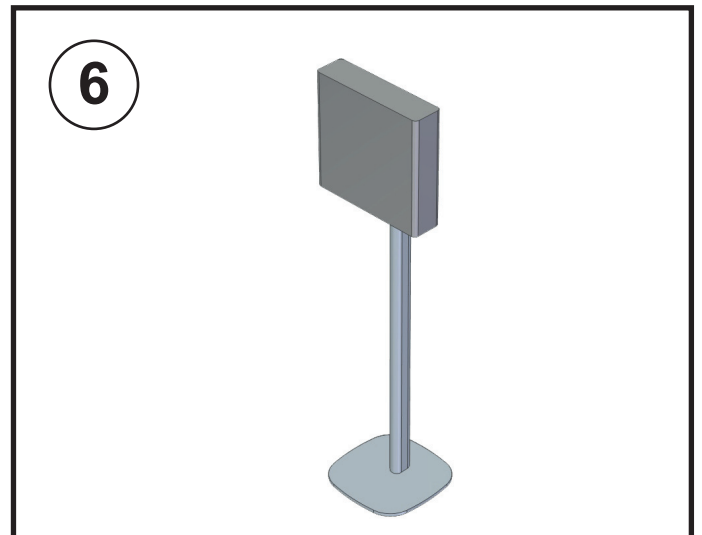

Manual Vebos floorstand Sony BRAVIA Theatre Quad

MOUNTING INSTRUCTIONS - MONTAGE HANDLEIDING - MONTAGE ANLEITUNG -
MODE D'EMPLOI - MANUAL DE INSTRUCCIONES