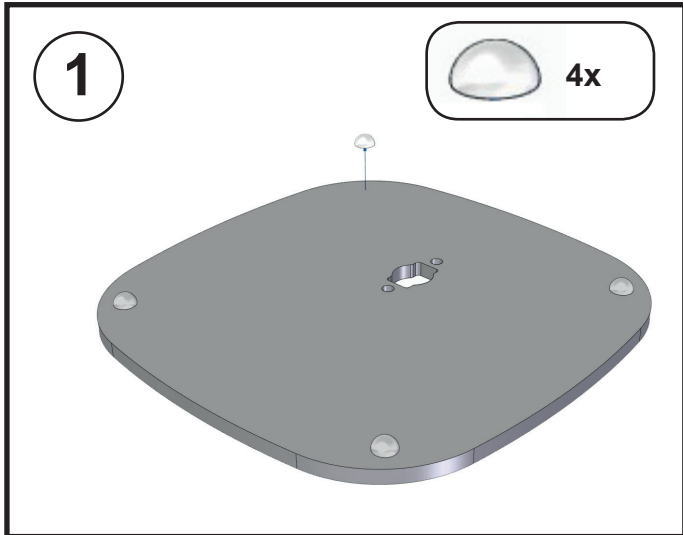

Manual Vebos floorstand Sony BRAVIA Theatre Quad

MOUNTING INSTRUCTIONS - MONTAGE HANDLEIDING - MONTAGE ANLEITUNG -
MODE D'EMPLOI - MANUAL DE INSTRUCCIONES

WARNING - WAARSCHUWING - WARNHINWEIS AVERTISSEMENT - AVISO

WARNING (GB) • Do not begin to install your Vebos product until you have read and understood the instructions and warnings contained in this installation manual. If you have any questions regarding any of the instructions or warnings, please contact Vebos. • This product should only be installed if you have good mechanical understanding and experience with basic building construction. Make sure you fully understand these instructions. • Make sure that the supporting surface is in good condition and will safely support the combined load of the equipment and all attached hardware and components. • This support is specially designed for Sony BRAVIA Theatre Quad. Do not use it for any other application. • Always use an assistant or mechanical lifting equipment to safely lift and position equipment. • Tighten screws firmly, but do not over-tighten. Over-tightening can damage the screws, greatly reducing their holding power. • This product is intended for indoor use only. Use of this product outdoors could lead to product failure and personal injury.