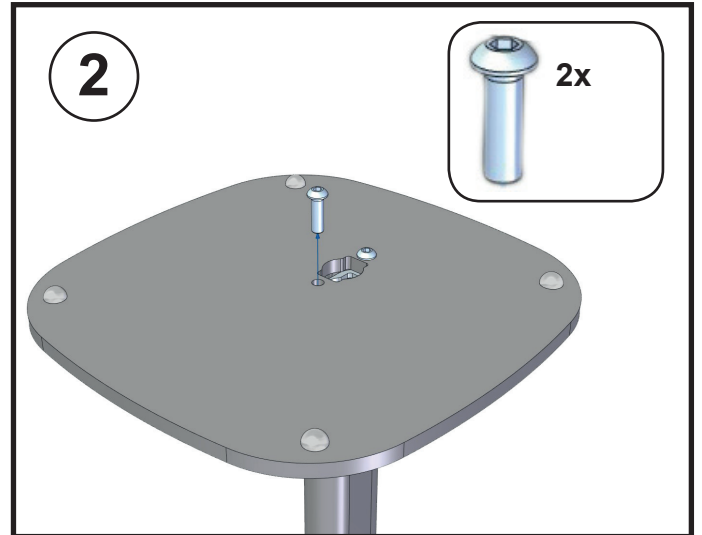

Manual Vebos floorstand Sony BRAVIA Theatre Quad

MOUNTING INSTRUCTIONS - MONTAGE HANDLEIDING - MONTAGE ANLEITUNG -
MODE D'EMPLOI - MANUAL DE INSTRUCCIONES